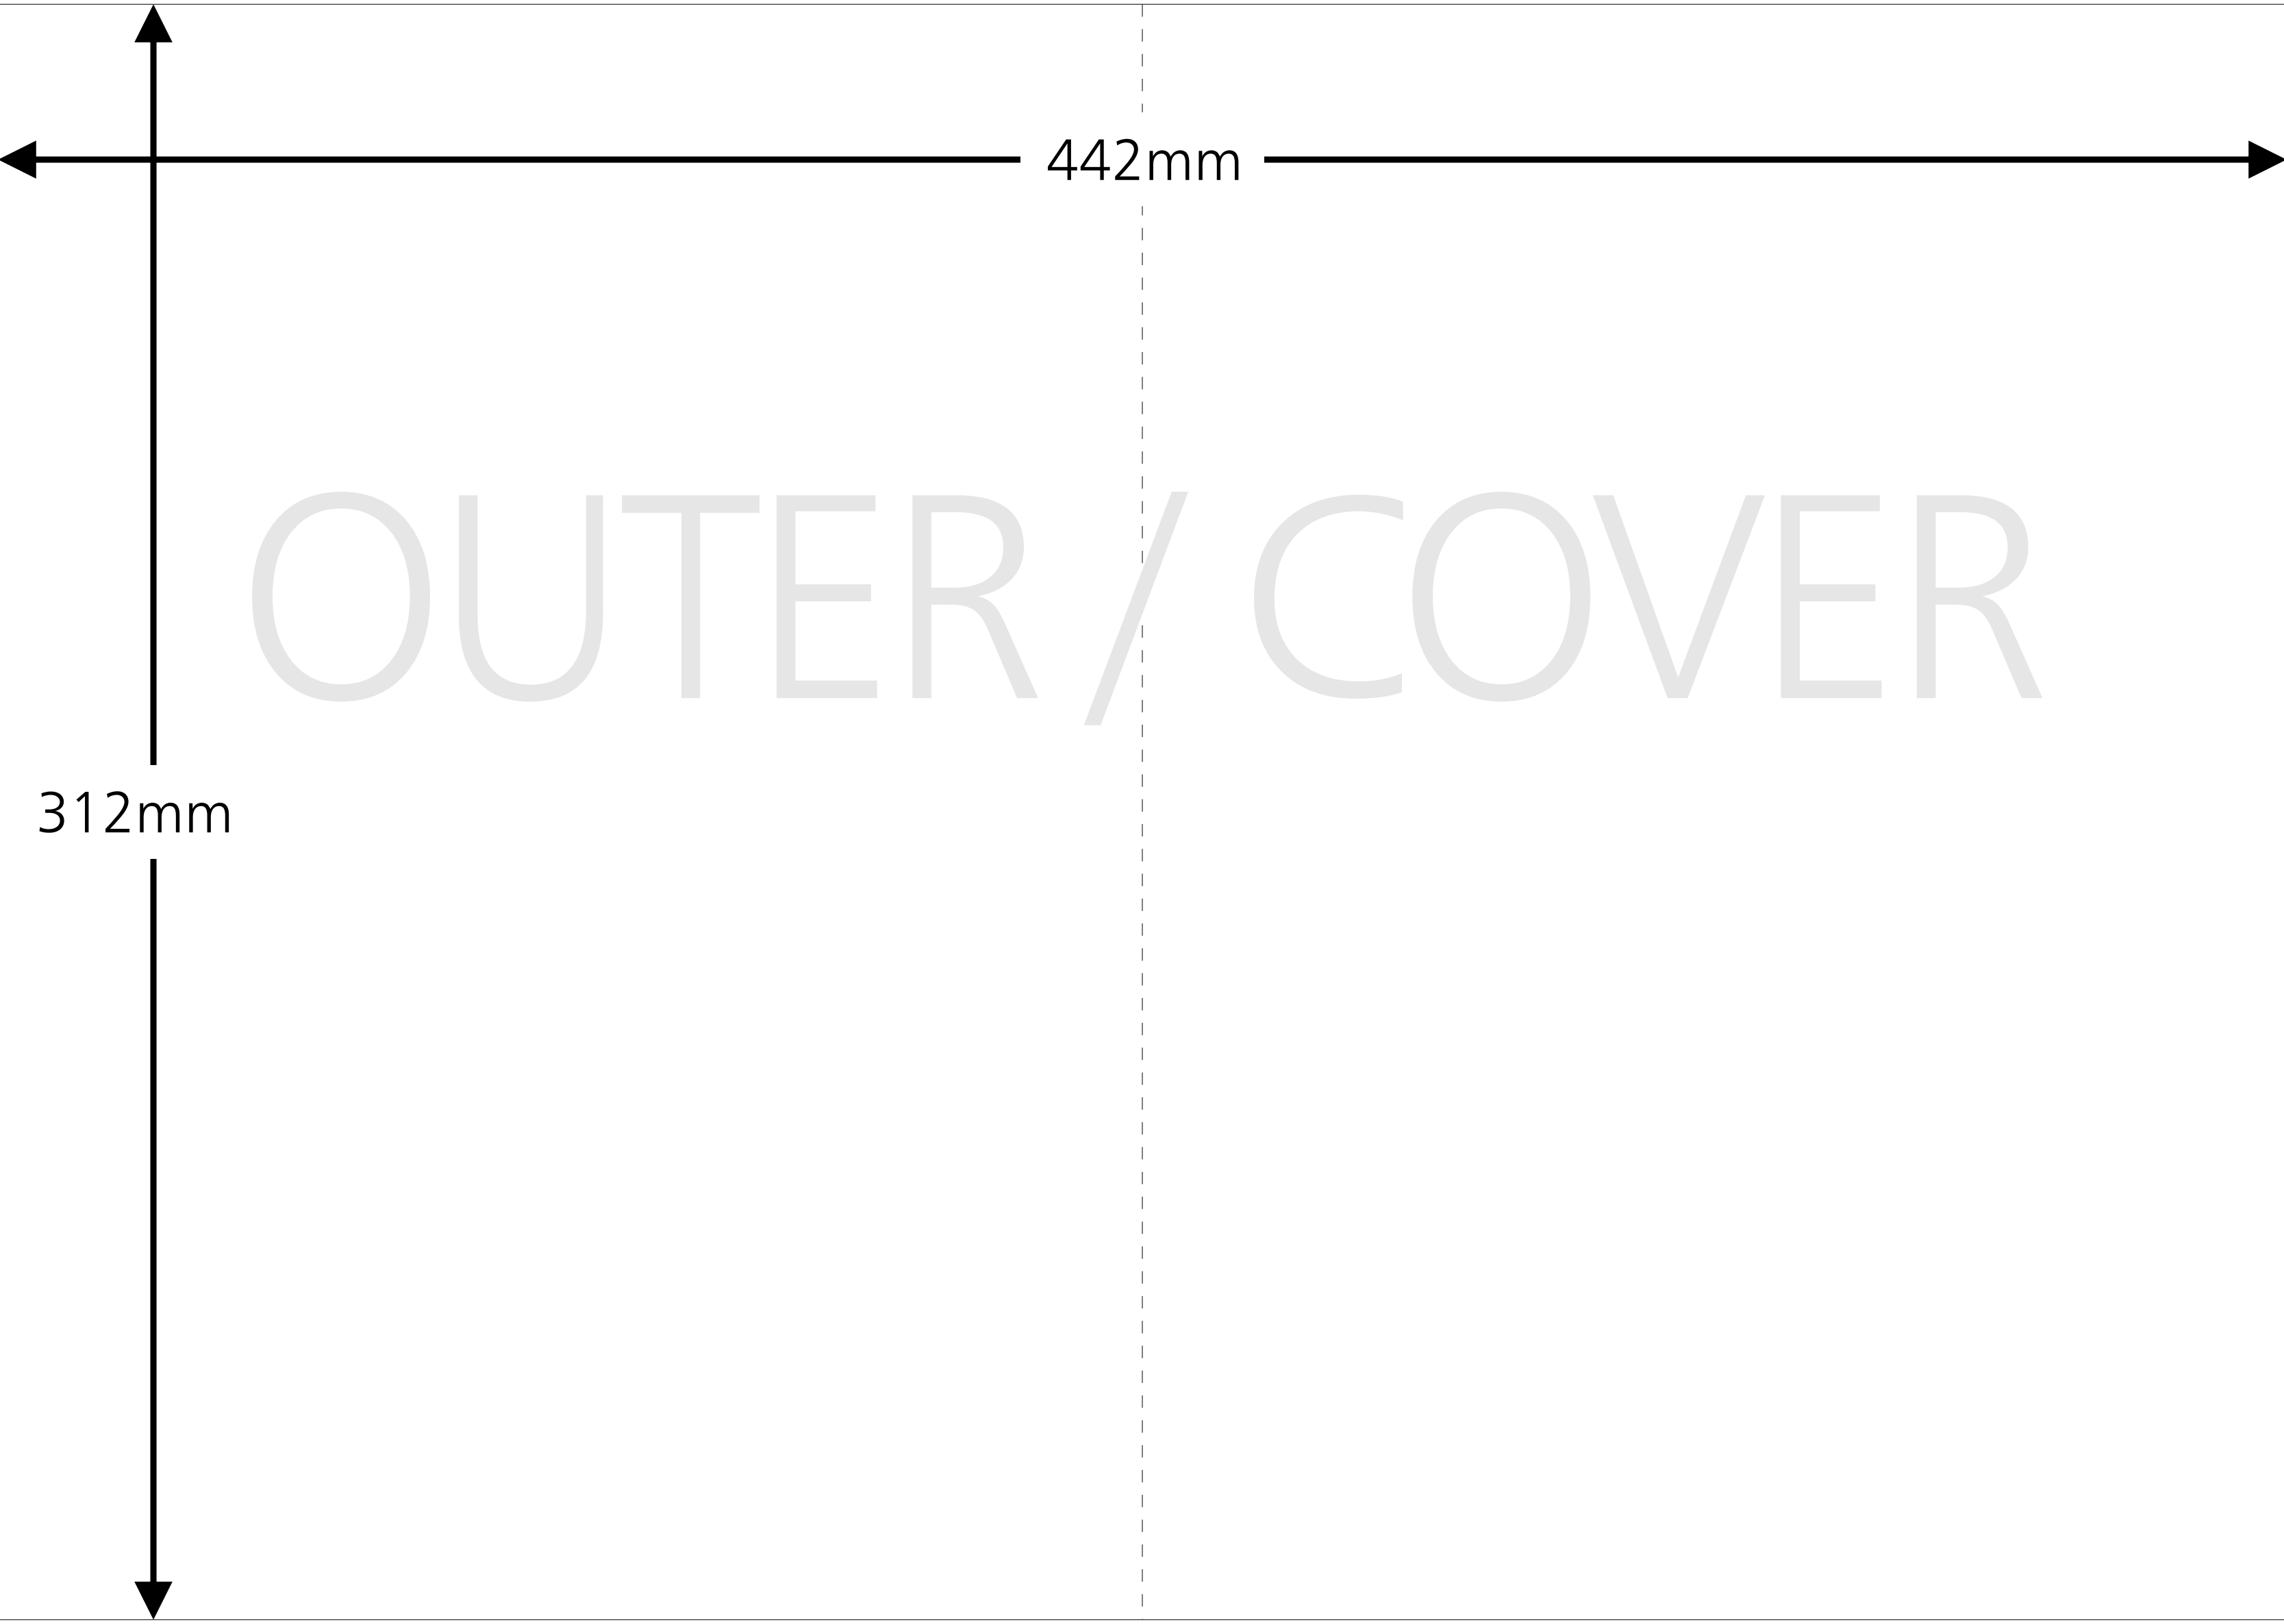

OUTER / COVER

442mm

312mm

INSIDE A

Clear
Self-Adhesive
Business Card
Pouch

Clear
Self-Adhesive
Corner Pocket

INSIDE B

Clear
Self-Adhesive
Corner Pocket

Clear
Self-Adhesive
Business Card
Pouch